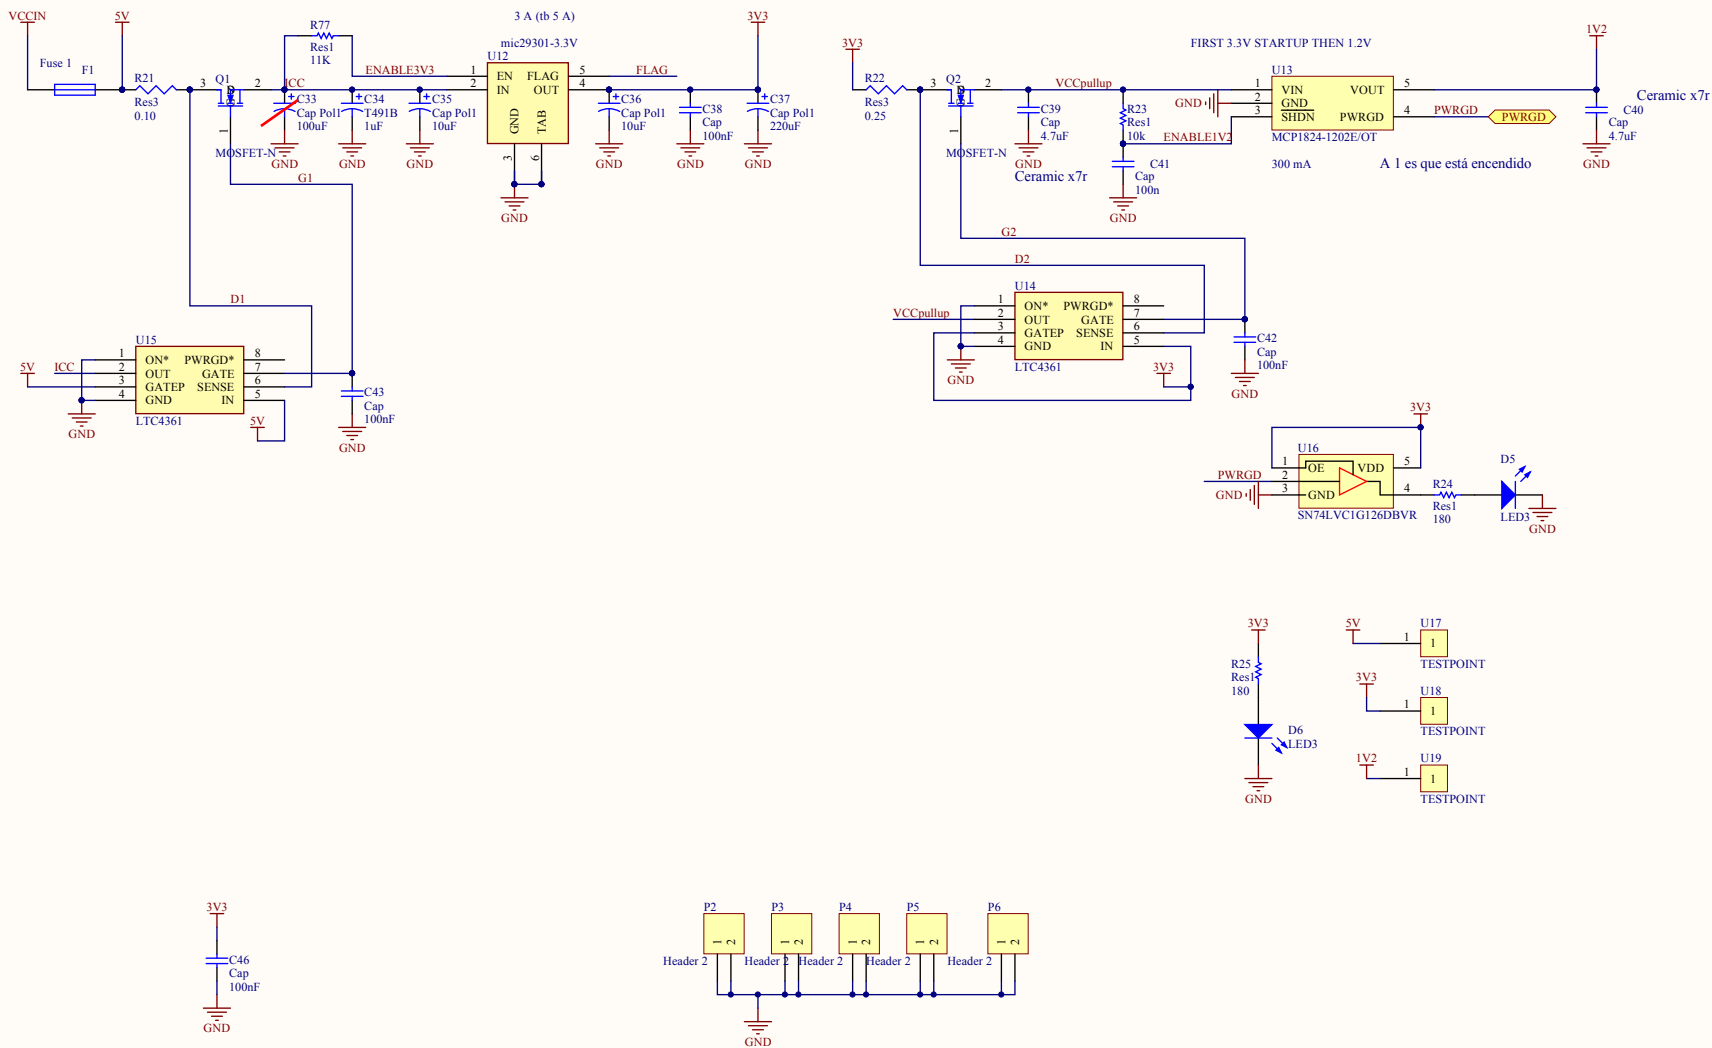

Title		
Size A4	Number	Revision
Date: 16/04/2013	Sheet of	
File: C:\Users\...\Clock.SchDoc	Drawn By:	

Title		
Size	Number	Revision
A4		
Date:	16/04/2013	Sheet of
File:	C:\Users\...\DB25 v2.SchDoc	Drawn By:

Title		
Size	Number	Revision
A3		
Date	16/04/2013	Sheet of
File:	C:\Users\UJ2-OfCu\SchDoc	Drawn By:

Title		
Size	Number	Revision
A3		
Date:	16/04/2013	Sheet of
File:	C:\Users\Power.SchDoc	Drawn By:

Title		
Size	Number	Revision
A3		
Date:	16/04/2013	Sheet of
File:	C:\Users\VME\SchDoe	Drawn By: