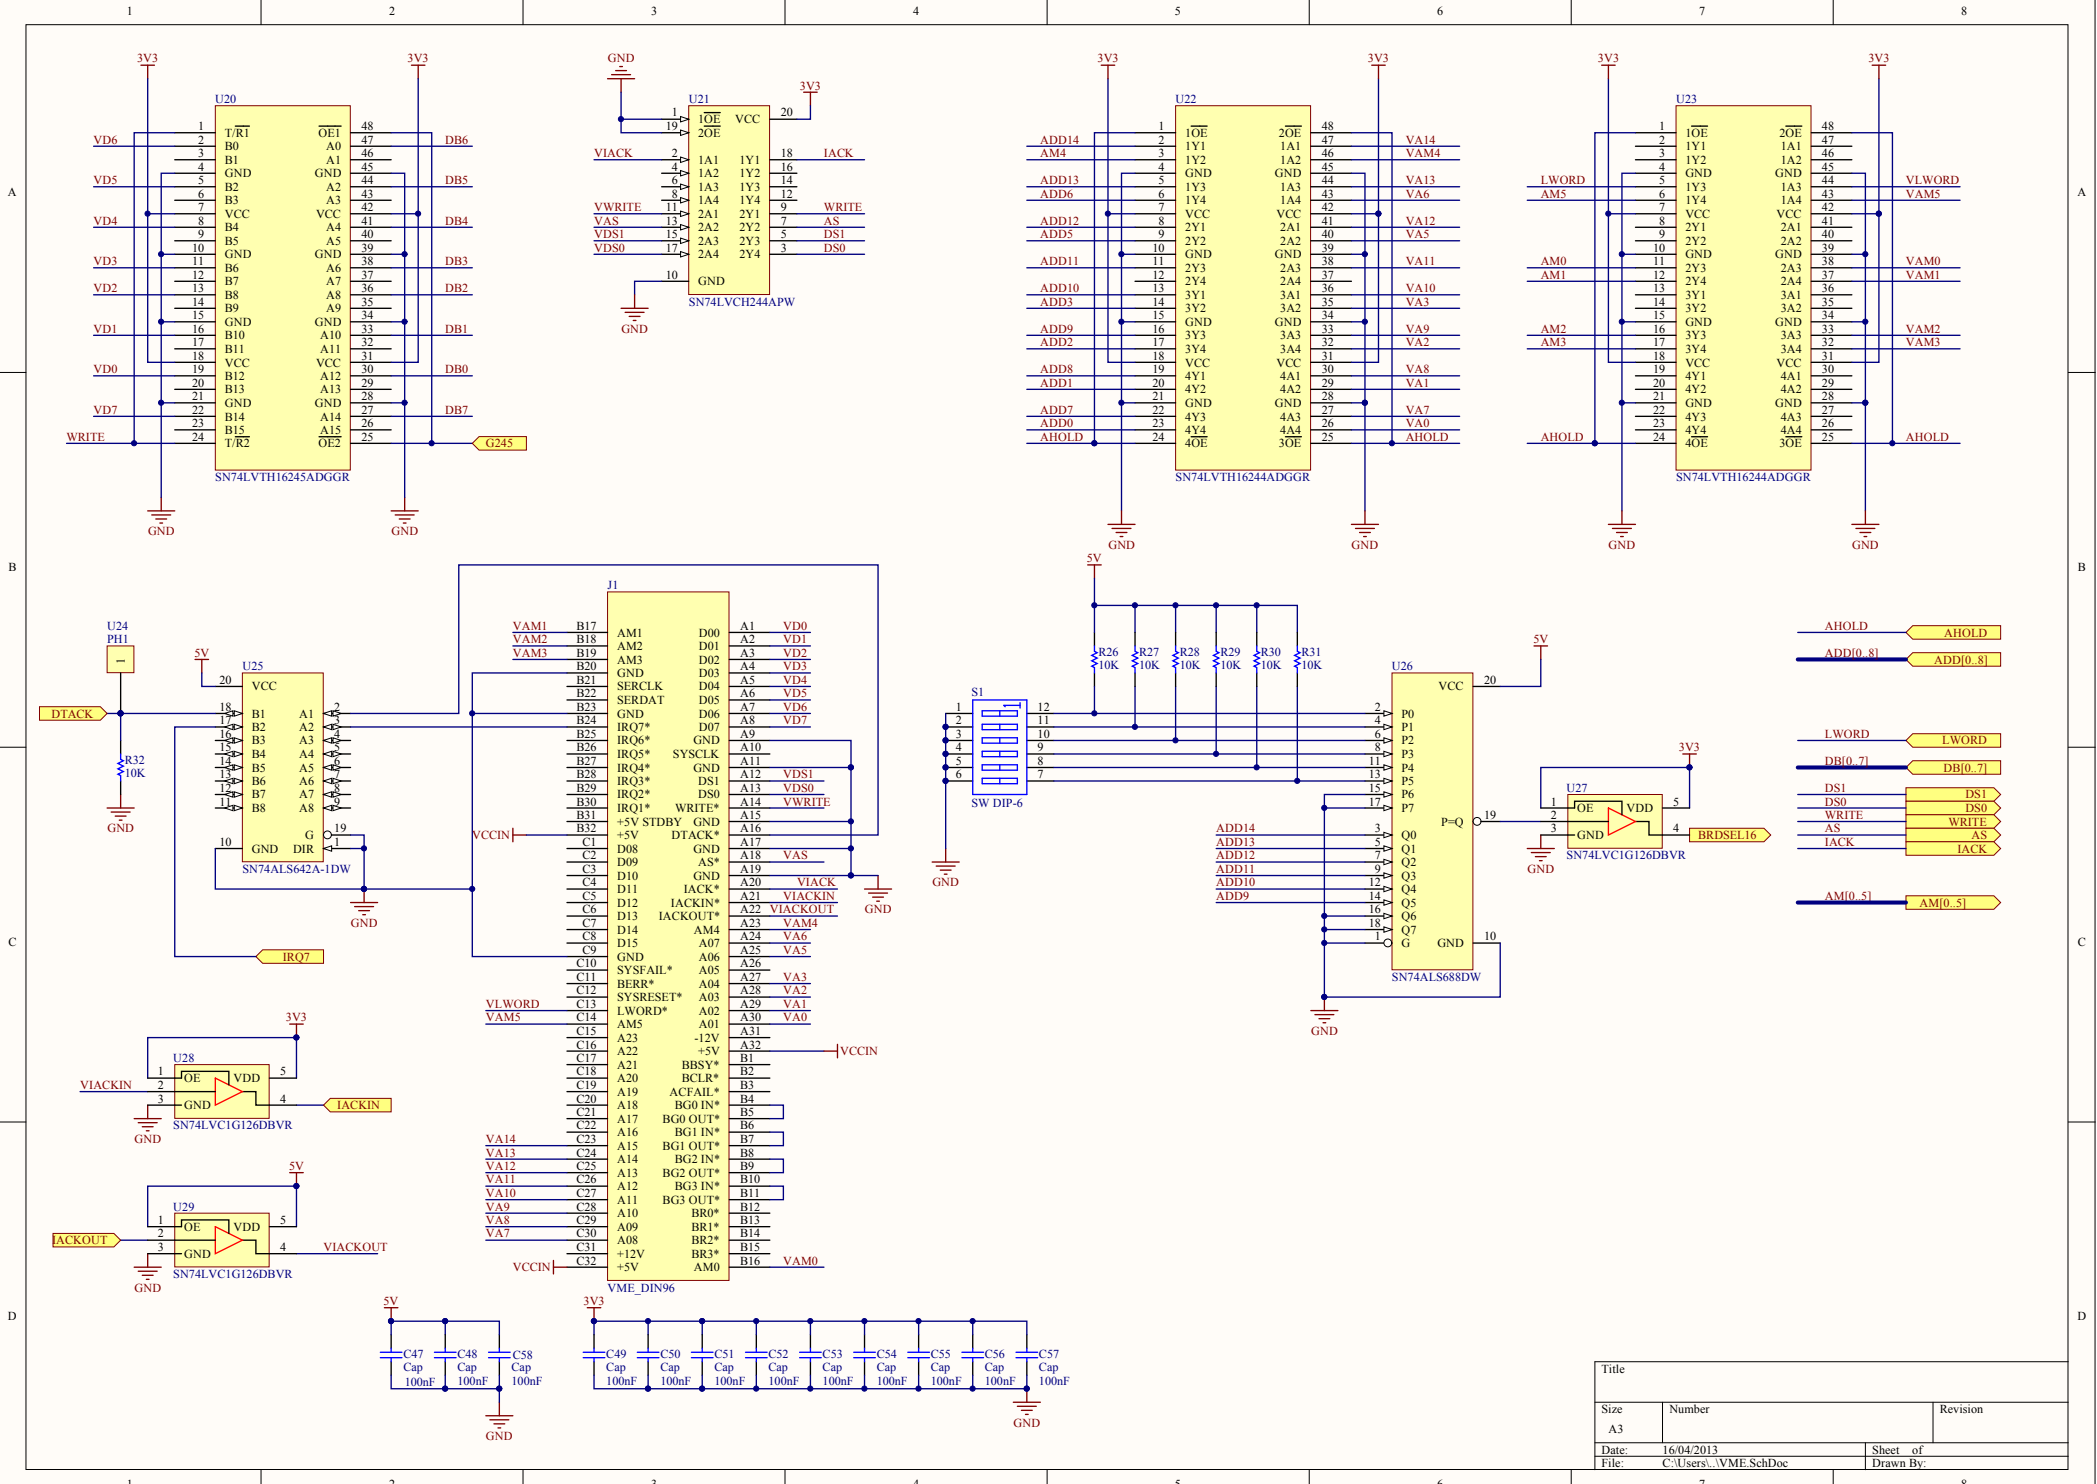

Title		
Size A4	Number	Revision
Date: 16/04/2013	Sheet of	
File: C:\Users\...\Clock.SchDoc	Drawn By:	

Title		
Size	Number	Revision
A4		
Date:	16/04/2013	Sheet of
File:	C:\Users\...\DB25 v2.SchDoc	Drawn By:

Title		
Size	Number	Revision
A3		
Date	16/04/2013	Sheet of
File:	C:\Users\UJ2-OfCu\SchDoc	Drawn By:

Title		
Size	Number	Revision
A3		
Date:	16/04/2013	Sheet of
File:	C:\Users\Power.SchDoc	Drawn By:

Title		
Size	Number	Revision
A3		
Date:	16/04/2013	Sheet of
File:	C:\Users\VME\SchDoe	Drawn By: