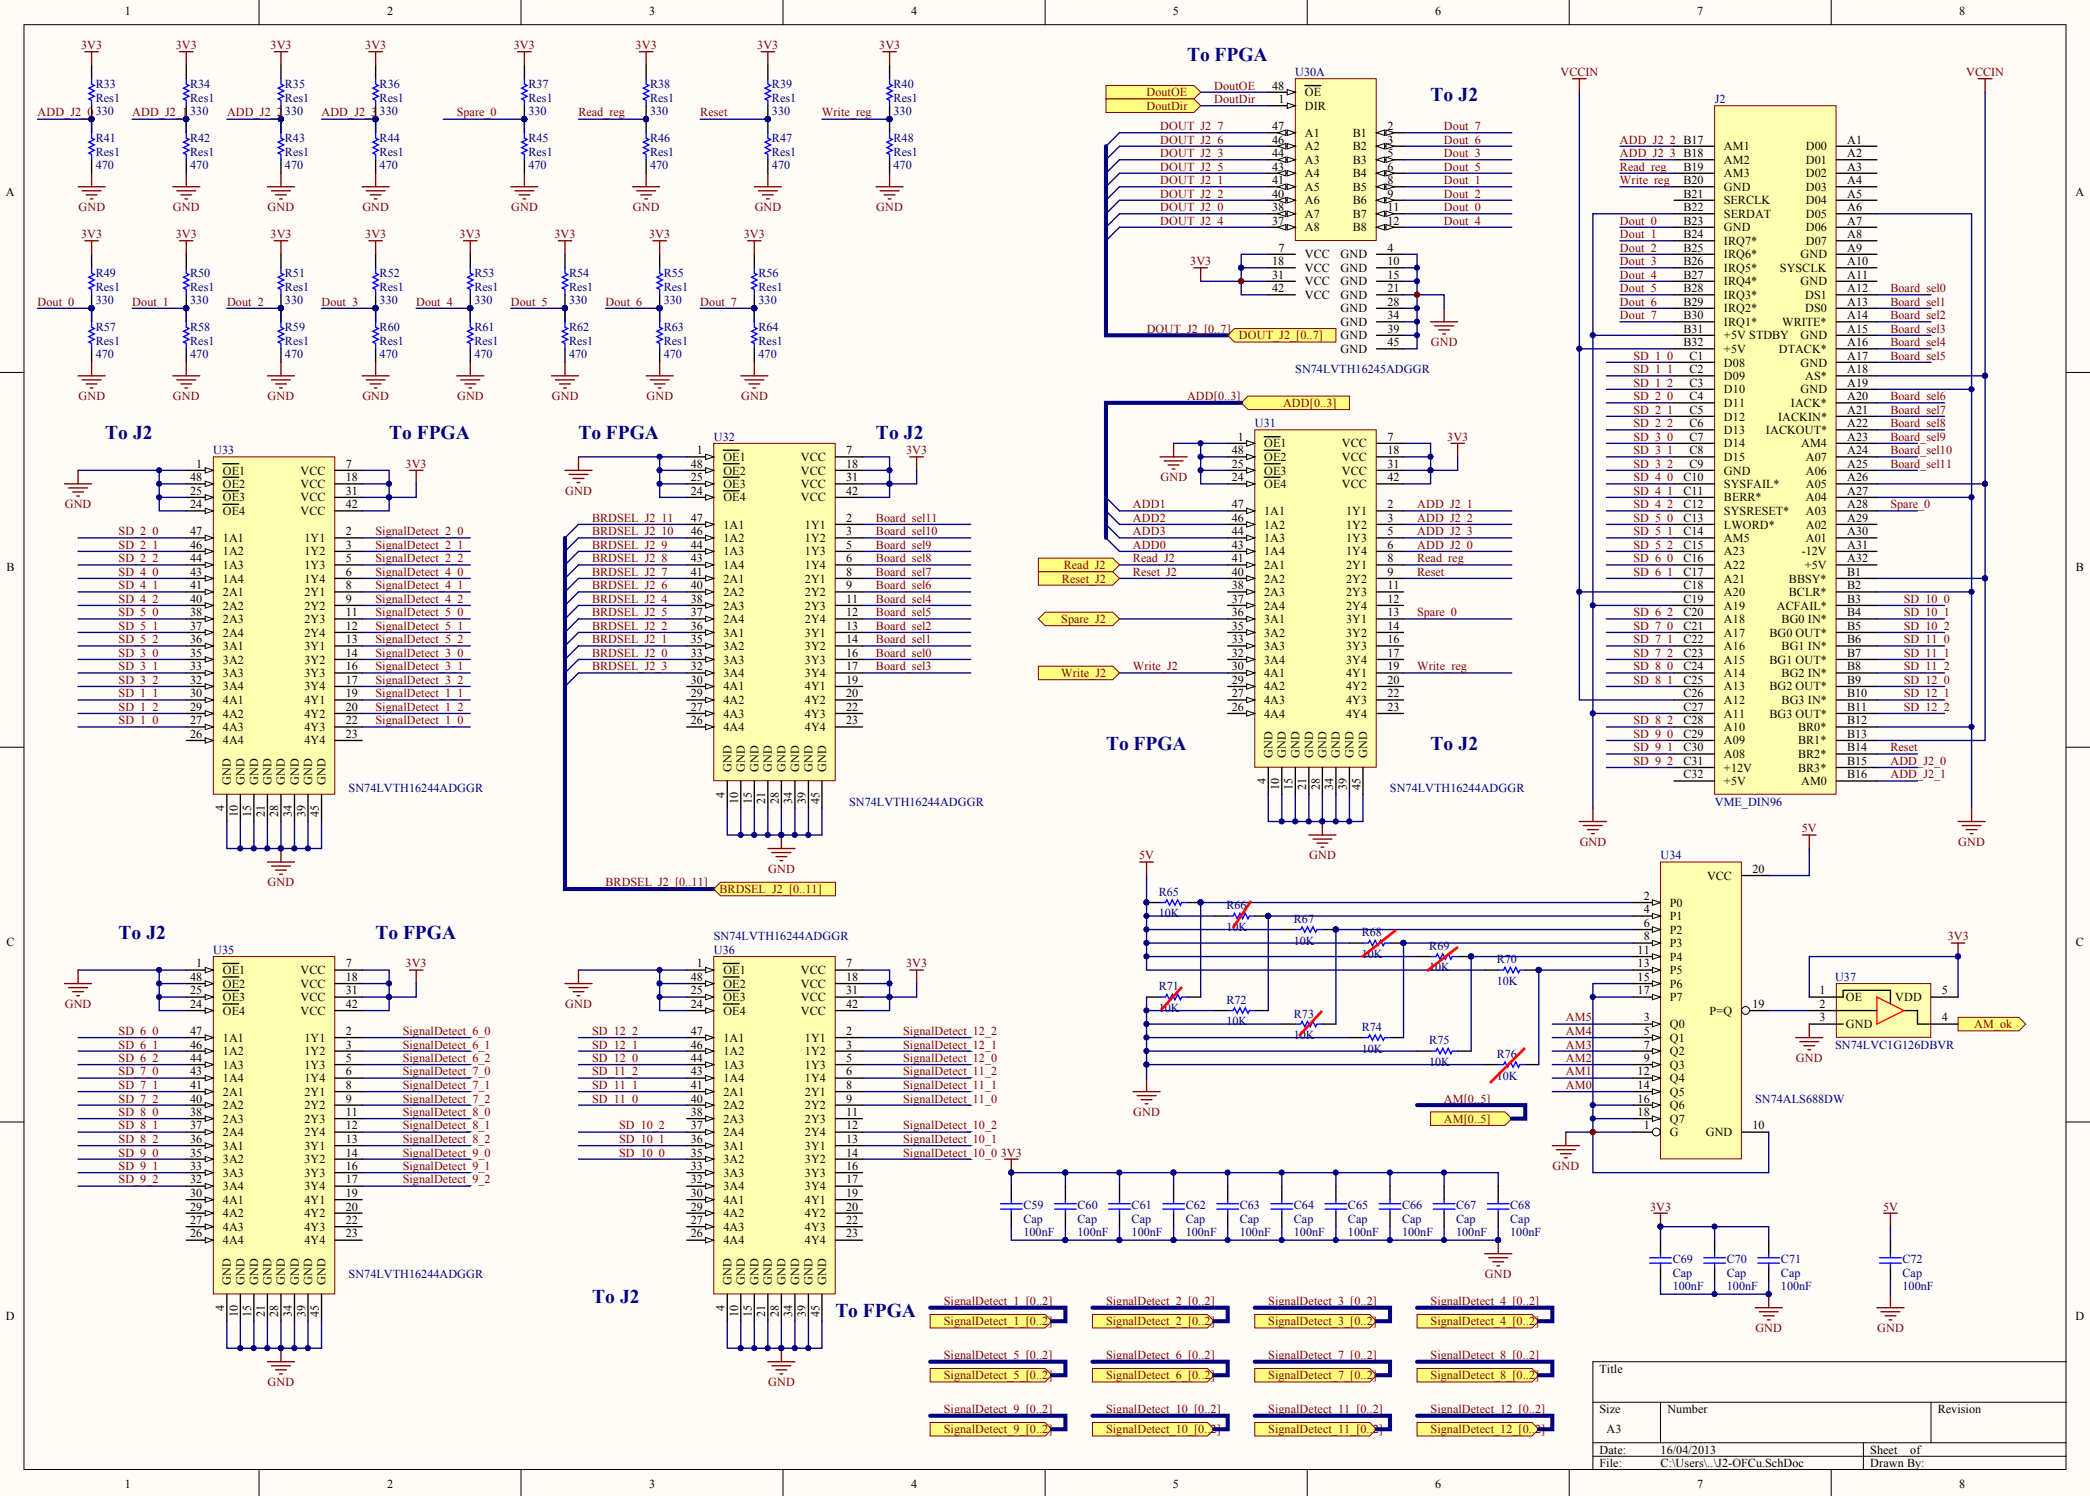

Title		
Size A4	Number	Revision
Date: 16/04/2013	Sheet of	
File: C:\Users\...\Clock.SchDoc	Drawn By:	

Title		
Size	Number	Revision
A4		
Date:	16/04/2013	Sheet of
File:	C:\Users\...\DB25 v2.SchDoc	Drawn By:

Title		
Size	Number	Revision
A3		
Date	16/04/2013	Sheet of
File:	C:\Users\UJ2-OfCu\SchDoc	Drawn By:

Title		
Size	Number	Revision
A3		
Date:	16/04/2013	Sheet of
File:	C:\Users\Power.SchDoc	Drawn By:

Title		
Size	Number	Revision
A3		
Date:	16/04/2013	Sheet of
File:	C:\Users\VME\SchDoe	Drawn By: